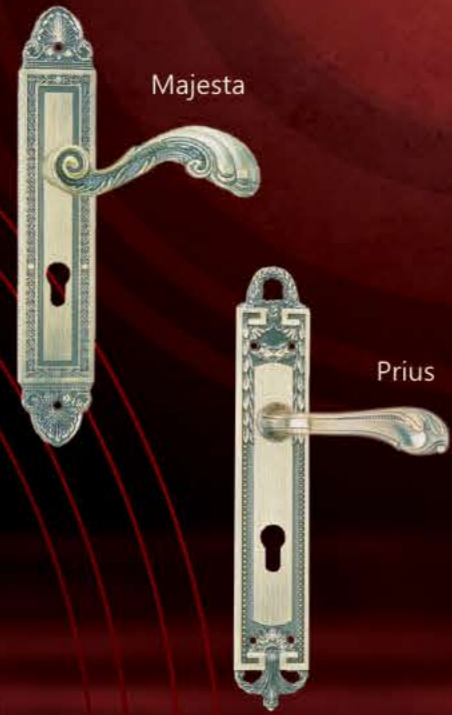

**ROSET PREMIUM**

**ROSET STANDARD**

**CLASSIC**

**BIG SIZE**

**ACCESSORIES**

STAINLESS STEEL

STAINLESS STEEL

BRASS

BODY MORECHI

BODY ROLLER MORECHI

MCI 533-4BB-GP

MCI 433-4BB-GP

MCI 32525-2BB-GP

CY / MCI 60mm COMP

MCI 533-4BB-NB

MCI 433-4BB-NB