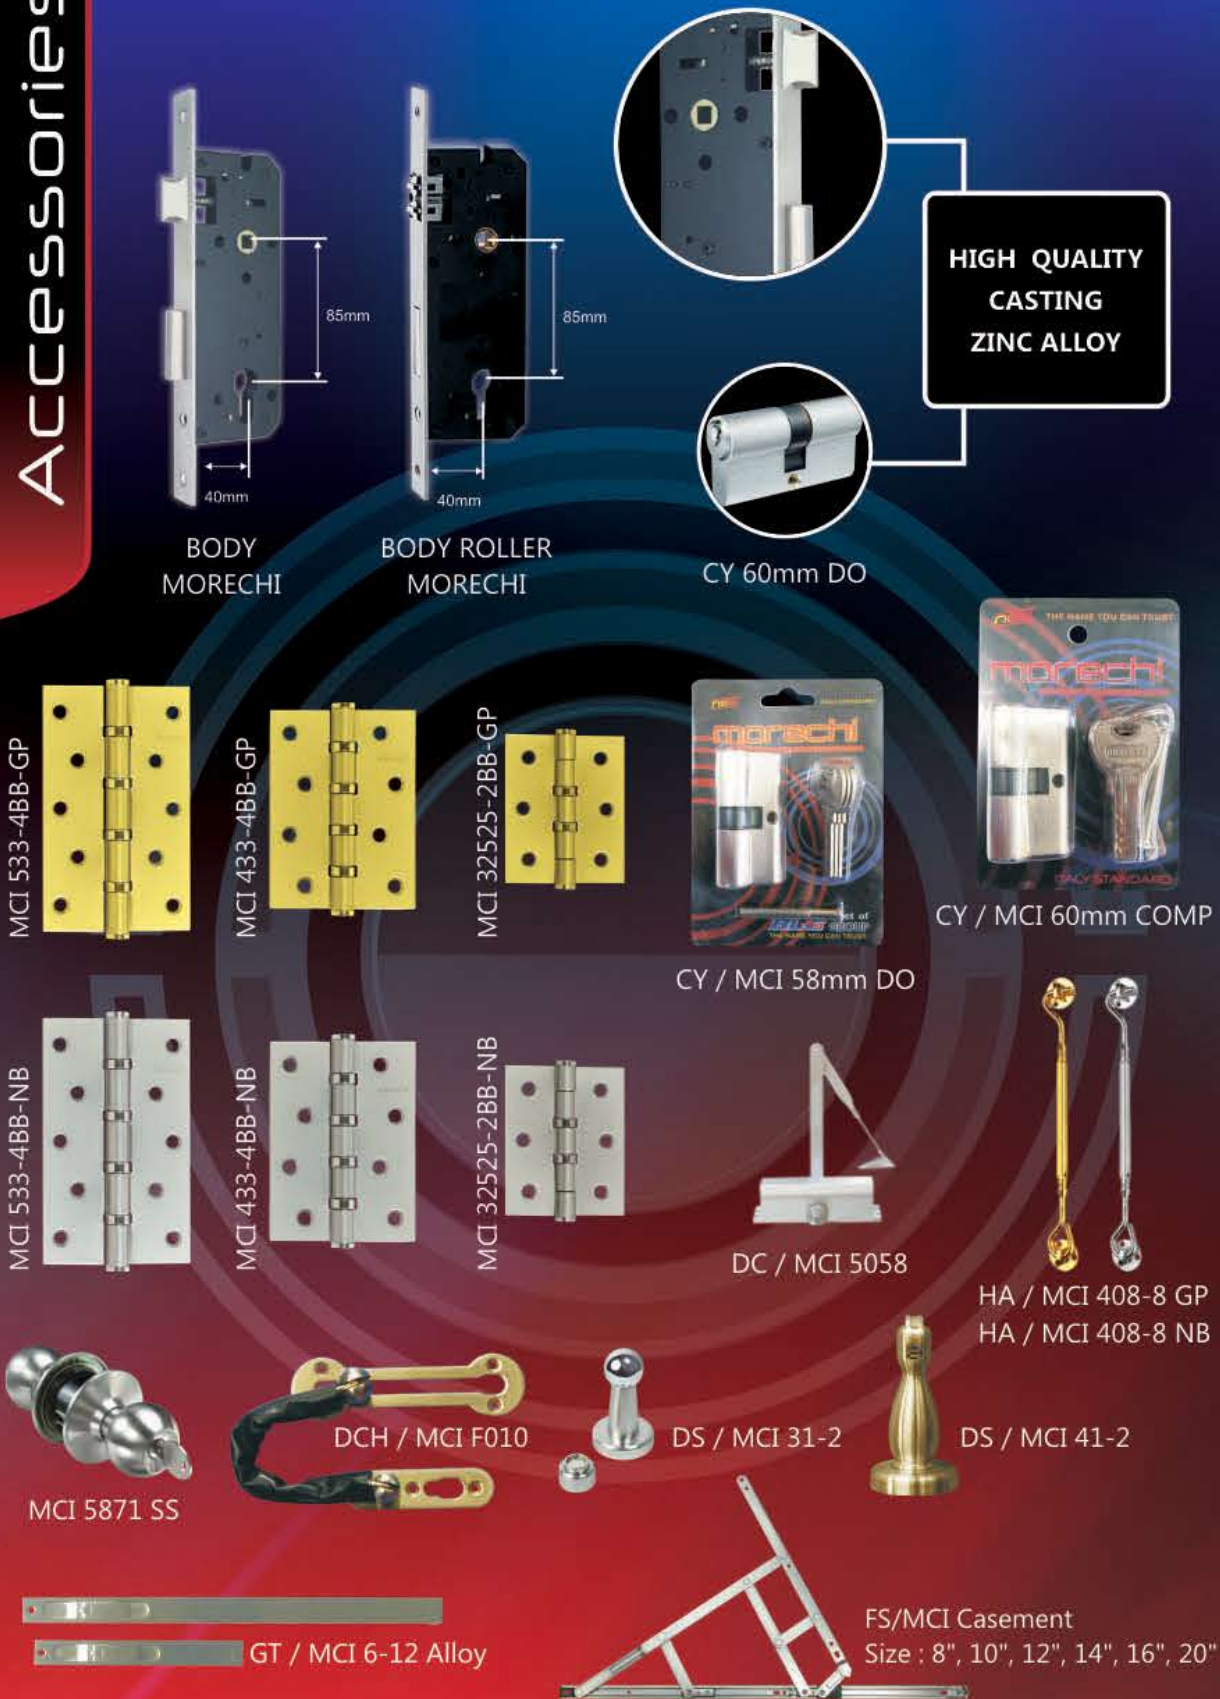

Classic

Big Size

Roset Premium

Accessories

ITALIAN ART OF LOCKING SYSTEM

morechi

High Quality Lock

HIGH STANDARD

IMPECCABLE PERFORMANCE....

IT'S PRECIOUS !

Provided by : **BLS GROUP**
The Name You Can Trust

Seri - P

Seri - 52

Seri - 32

morechi High Quality Lock

Italian Art of Locking System