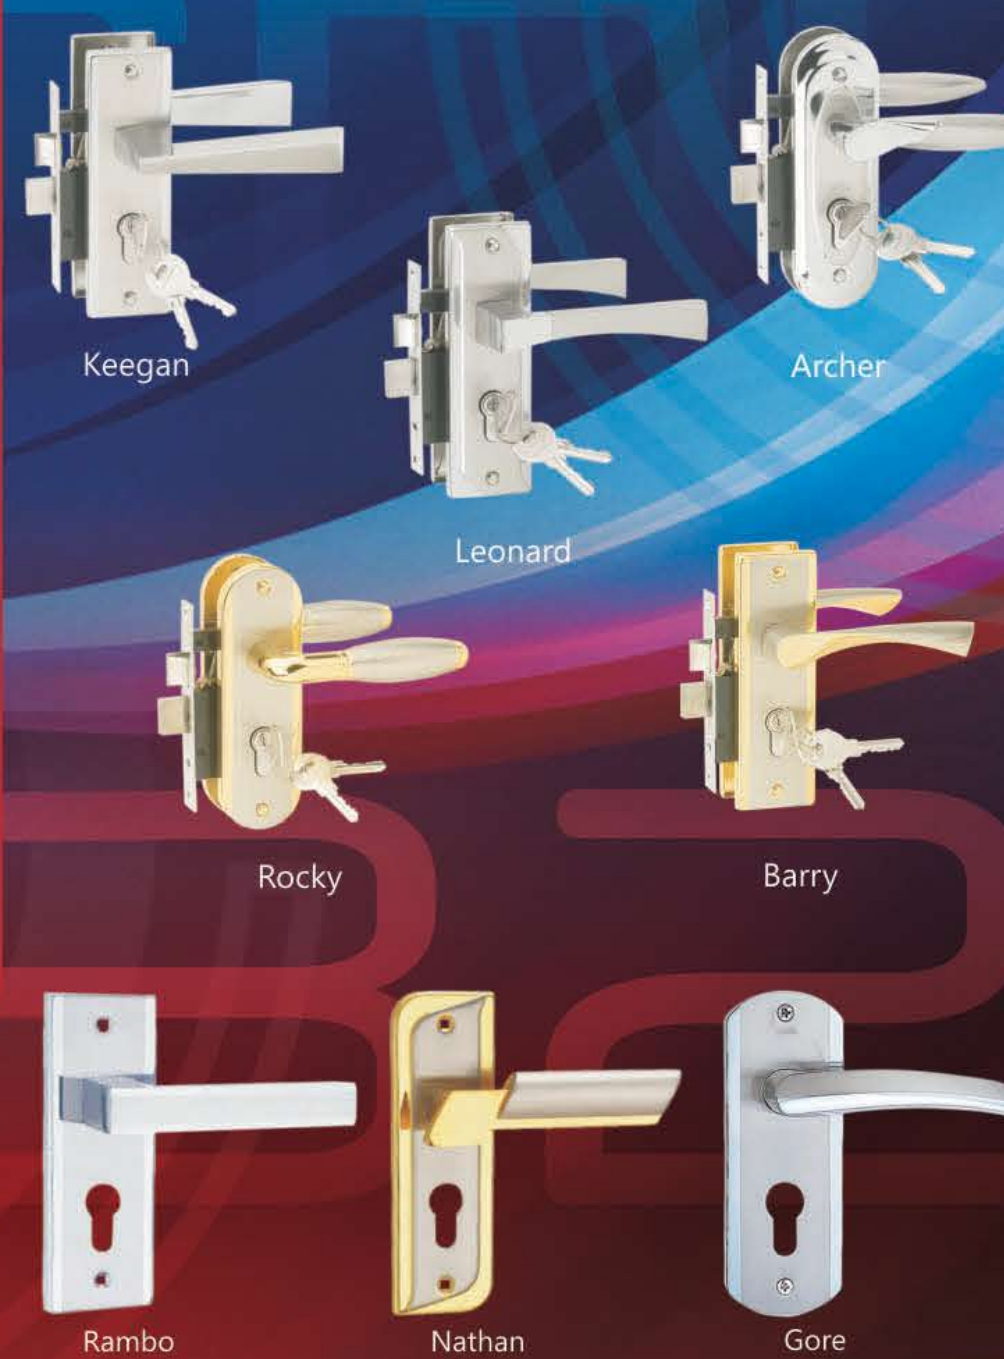

Seri - 32

morechi High Quality Lock

Italian Art of Locking System

MORECHI Provides one-up dan perfect Lock technique for you, with High standard manufacturer and professional supplier, MORECHI has been sparing no efforts to provide the most predominant locks hardware for people, and roundly meet the requirements of the customers.

Just enjoy the wonderful life brought by MORECHI !