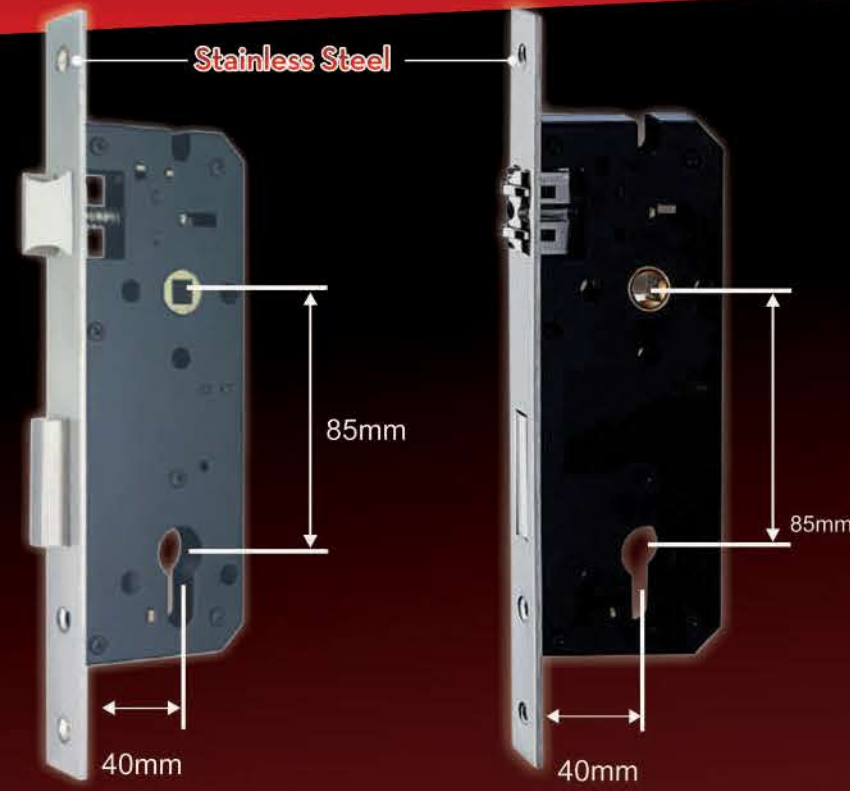

SERIES 6

KP/BLC 681 SS + BD

KP/BLC 682 SS + BD

KP/BLC 683 SS + BD

KP BLC 684 SS + BD

KP BLC 685 SS + BD

Lever Handle

Accessories

LOCK BODY

SERIES 7

LS BLC 701 + BD

LS BLC 702 + BD

LS BLC 703 + BD

LS BLC 705 + BD

LS BLC 706 + BD

LS BLC 707 + BD